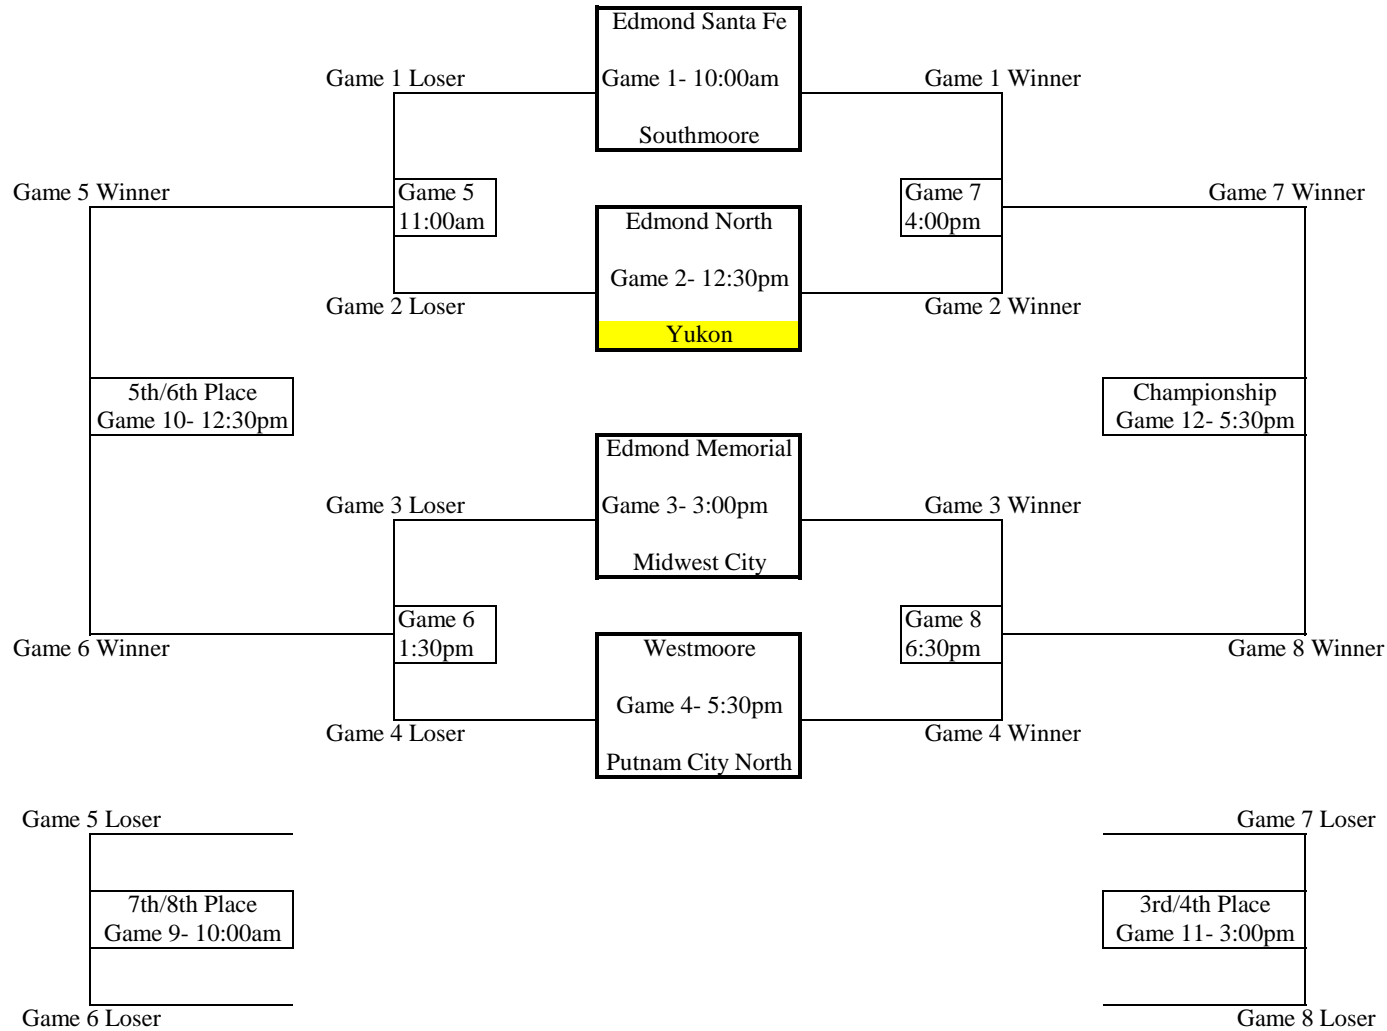

# 2018 Edmond Santa Fe Freshman/Sophomore Tournament

Saturday 3/17

Friday 3/16

Thursday 3/15

Friday 3/16

Saturday 3/17

### Tournament Information:

- 200 tournament fee, make checks payable to Edmond Public Schools Athletic5
- Bring two new baseballs to each game you play
- Edmond Santa fe is always in 1st base dugout
- 2 hour time limit